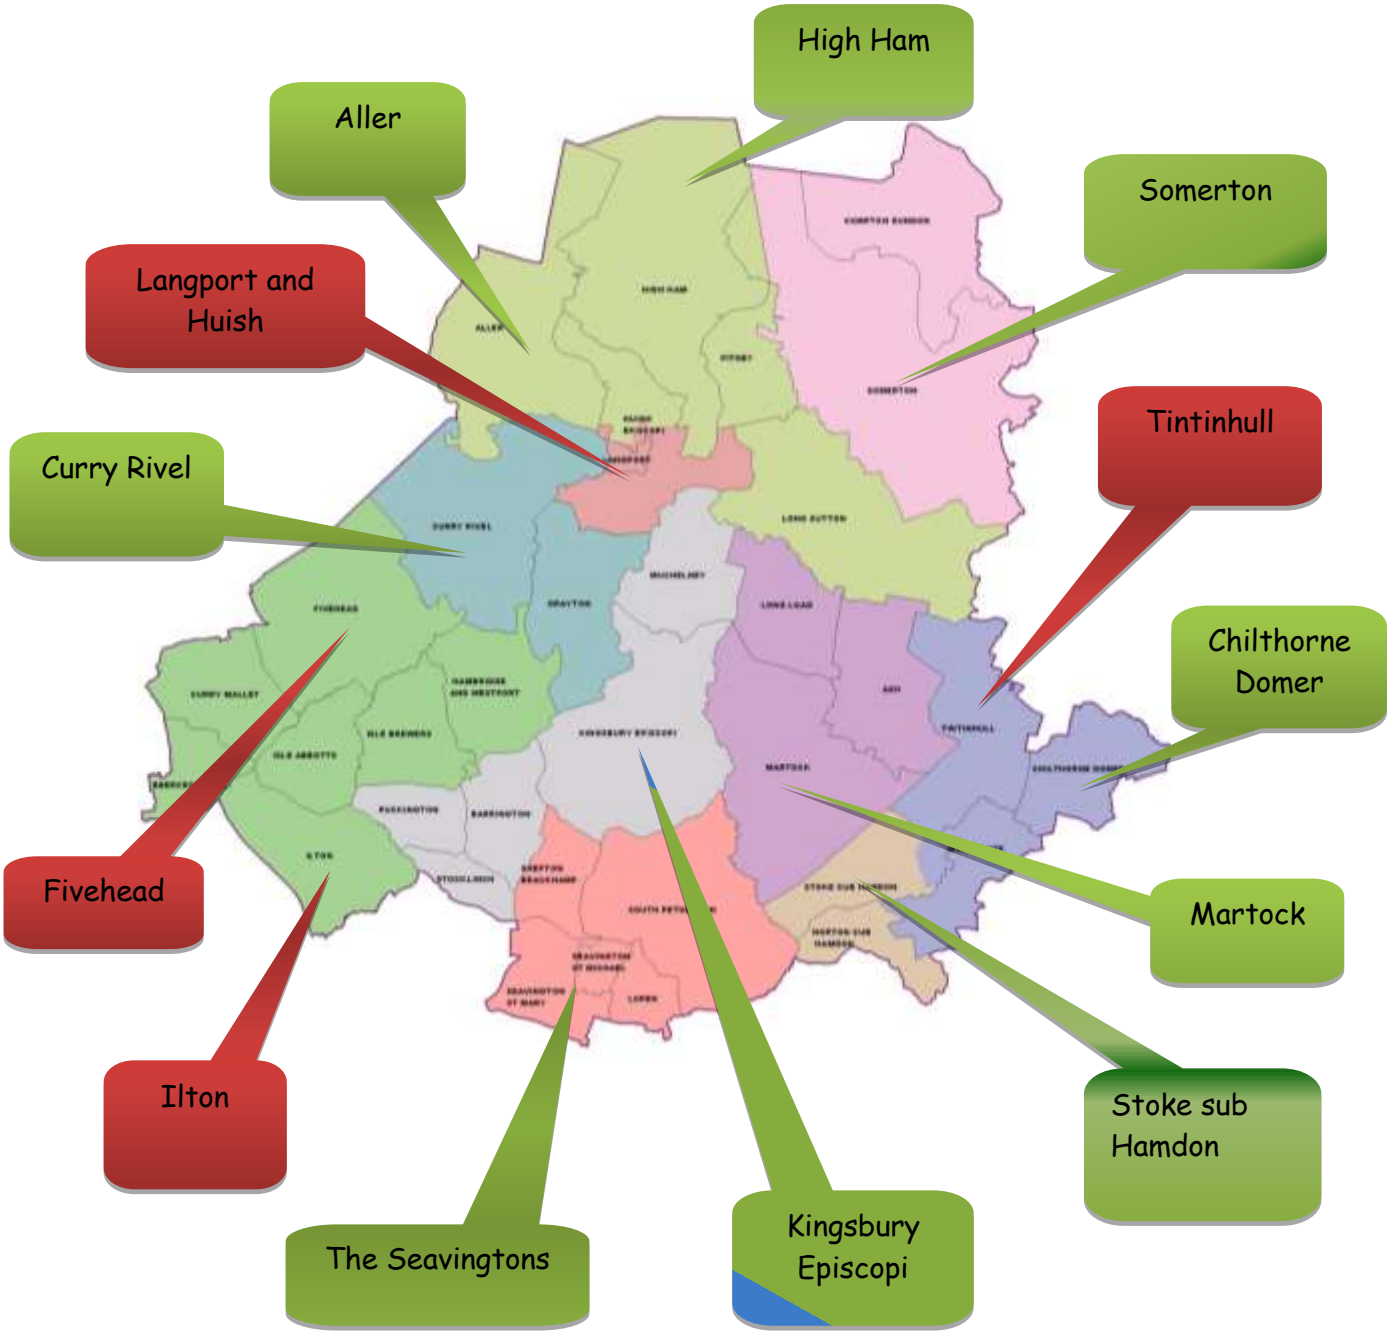

Area North Play Schemes Summer 2013

Key

Organised by Community Health and Leisure

Community led schemes (with SSDC support)